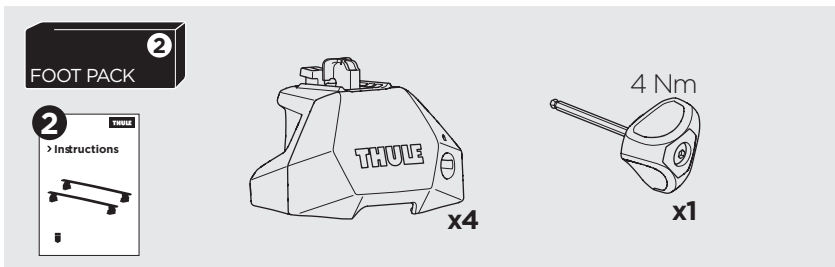

1

Kit 187001

VOLKSWAGEN California, 4-dr Bus, (T5) 03-15, (T6) 15-
VOLKSWAGEN Caravelle, 4-dr Bus, (T5) 03-15, (T6) 15-
VOLKSWAGEN Multivan, 4-dr Bus, (T5) 03-15, (T6) 15-
VOLKSWAGEN Shuttle, 4-dr Bus, (T5) 03-15, (T6) 15-
VOLKSWAGEN Transporter, 2-dr Single Cab, (T5) 03-15, (T6) 15-
VOLKSWAGEN Transporter, 4-dr Double cab, (T5) 03-15, (T6) 15-
VOLKSWAGEN Transporter, 4-dr Van, (T5) 03-15, (T6) 15-

ISO 11154-E

This kit is only for vehicles with fixpoint mounting.