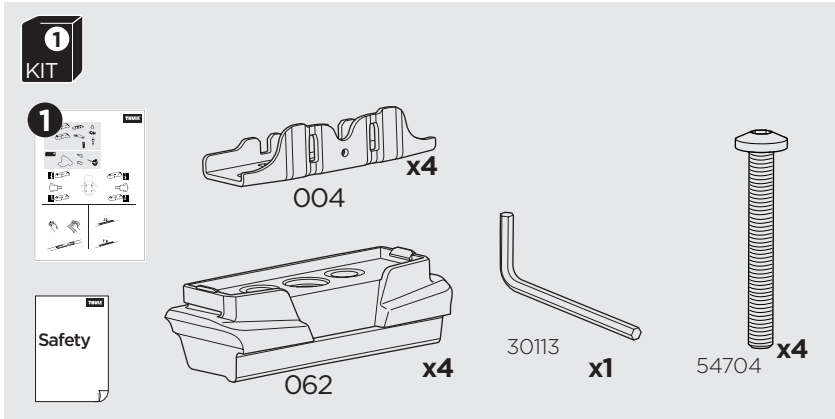

1

Kit 187001

VOLKSWAGEN California, 4-dr Bus, (T5) 03-15, (T6) 15-
VOLKSWAGEN Caravelle, 4-dr Bus, (T5) 03-15, (T6) 15-
VOLKSWAGEN Multivan, 4-dr Bus, (T5) 03-15, (T6) 15-
VOLKSWAGEN Shuttle, 4-dr Bus, (T5) 03-15, (T6) 15-
VOLKSWAGEN Transporter, 2-dr Single Cab, (T5) 03-15, (T6) 15-
VOLKSWAGEN Transporter, 4-dr Double cab, (T5) 03-15, (T6) 15-
VOLKSWAGEN Transporter, 4-dr Van, (T5) 03-15, (T6) 15-

ISO 11154-E

This kit is only for vehicles with fixpoint mounting.