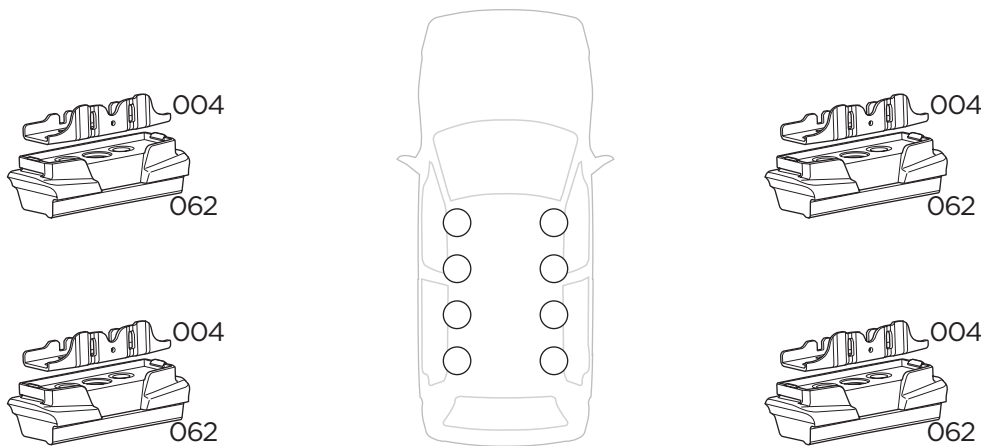

1

Kit 187001

VOLKSWAGEN California, 4-dr Bus, (T5) 03-15, (T6) 15-
VOLKSWAGEN Caravelle, 4-dr Bus, (T5) 03-15, (T6) 15-
VOLKSWAGEN Multivan, 4-dr Bus, (T5) 03-15, (T6) 15-
VOLKSWAGEN Shuttle, 4-dr Bus, (T5) 03-15, (T6) 15-
VOLKSWAGEN Transporter, 2-dr Single Cab, (T5) 03-15, (T6) 15-
VOLKSWAGEN Transporter, 4-dr Double cab, (T5) 03-15, (T6) 15-
VOLKSWAGEN Transporter, 4-dr Van, (T5) 03-15, (T6) 15-

ISO 11154-E

This kit is only for vehicles with fixpoint mounting.