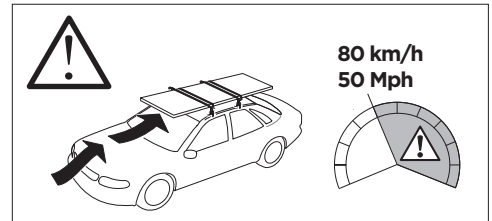

1

Kit 186084

HONDA CR-V (RW/RT), 5-dr SUV, *17-22 / 19-22

*North America

ISO 11154-E

This kit is only for vehicles with flush railing.

1 KIT

3