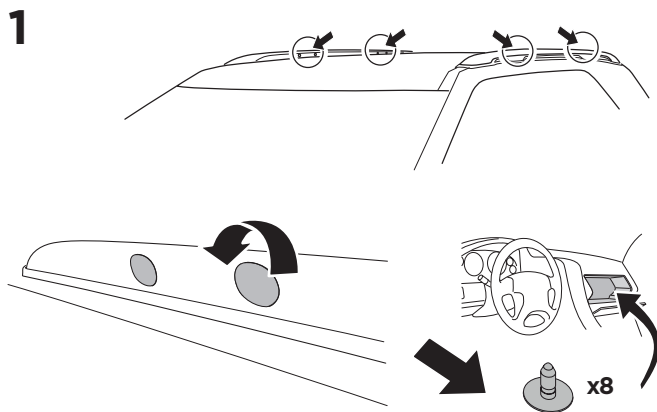

1

Kit 186084

HONDA CR-V (RW/RT), 5-dr SUV, *17-22 / 19-22

*North America

ISO 11154-E

This kit is only for vehicles with flush railing.

1 KIT

3