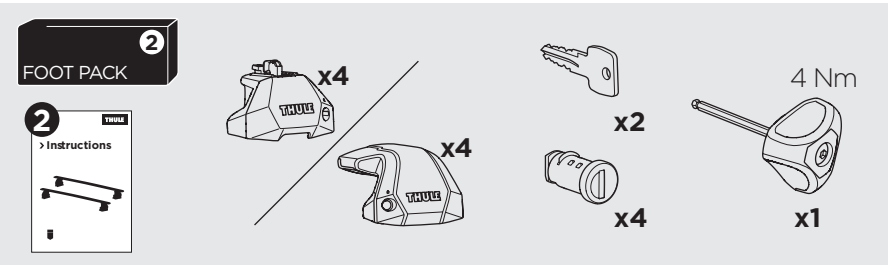

1

Kit 186084

HONDA CR-V (RW/RT), 5-dr SUV, *17-22 / 19-22

*North America

ISO 11154-E

This kit is only for vehicles with flush railing.

1 KIT

3

1 KIT + **2** FOOT PACK

1

Evo

Edge

2

3

4

5