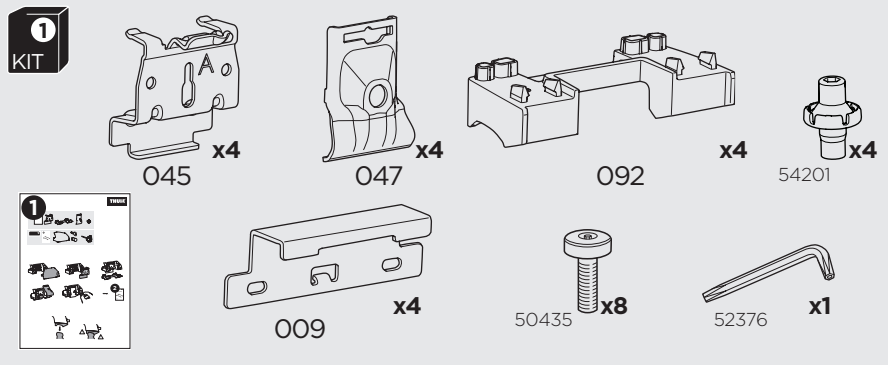

1

Kit 186084

HONDA CR-V (RW/RT), 5-dr SUV, *17-22 / 19-22

*North America

ISO 11154-E

This kit is only for vehicles with flush railing.

1 KIT

3

1 KIT + **2** FOOT PACK

1

Evo

Edge

2

3

4

5