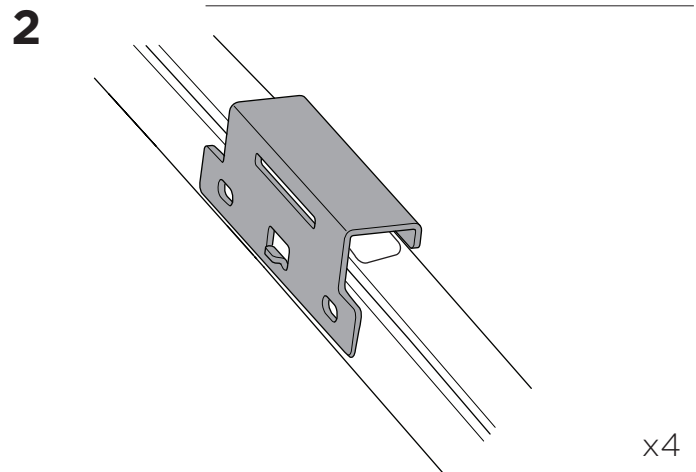

1

Kit 186084

HONDA CR-V (RW/RT), 5-dr SUV, *17-22 / 19-22

*North America

ISO 11154-E

This kit is only for vehicles with flush railing.

1 KIT

3