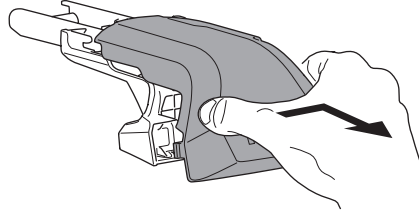

1 KIT + **2** FOOT PACK

1

Evo

Edge

2

3

4

5

2

> Instructions

2

i