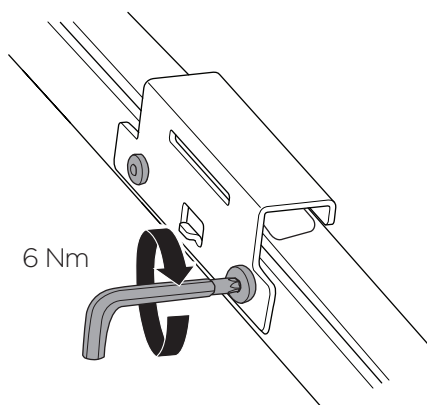

1

Kit 186084

HONDA CR-V (RW/RT), 5-dr SUV, *17-22 / 19-22

*North America

ISO 11154-E

This kit is only for vehicles with flush railing.

1 KIT

3

1 KIT + **2** FOOT PACK

1

Evo

Edge

2

3

4

5