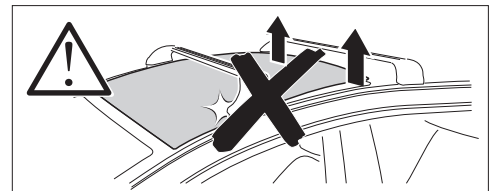

1

Kit 186084

HONDA CR-V (RW/RT), 5-dr SUV, *17-22 / 19-22

*North America

ISO 11154-E

This kit is only for vehicles with flush railing.

1 KIT

3