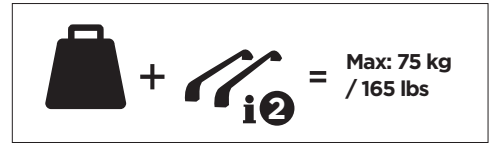

1

Kit 186084

HONDA CR-V (RW/RT), 5-dr SUV, *17-22 / 19-22

*North America

ISO 11154-E

This kit is only for vehicles with flush railing.

1 KIT

3